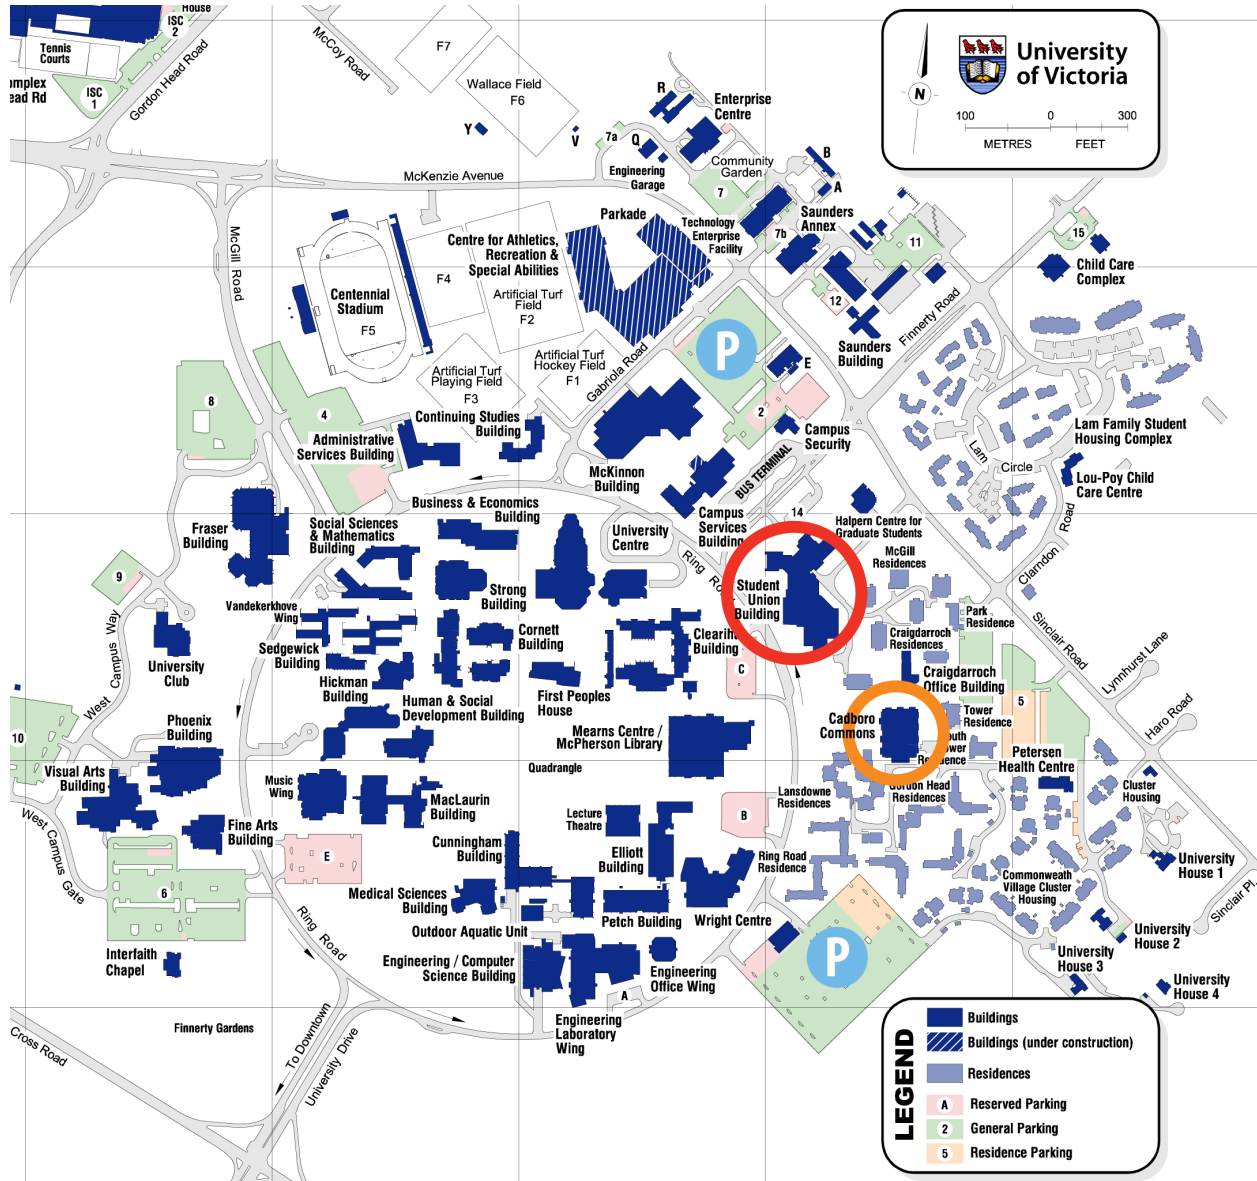

Campus Map

- Student Union Building
- Cadboro Commons
- P Suggested Parking